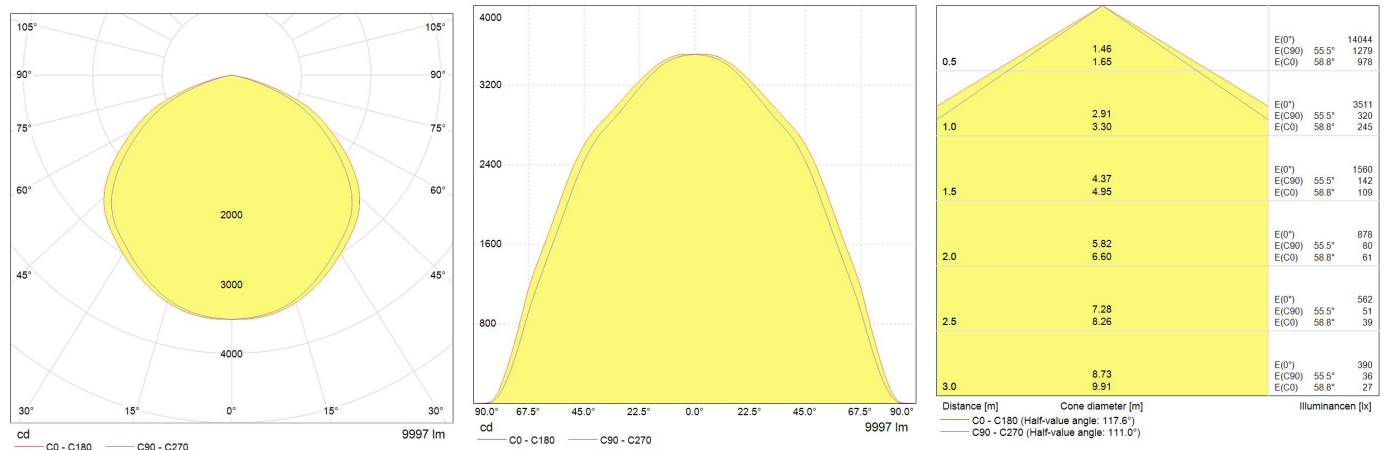

Logistic data

Product status	Available
Pack quantity	1

Photometric Data

Downloads & Links

[Go to the catalog site (HTTP)](#)

[Datasheet (PDF)](#)

[Installation guide (PDF)](#)

[Images (HTTP)](#)

[Dialux offline Plugin (HTTP)](#)

[Certificate for the Quality Management System of GE Lighting EMEA (PDF)](#)

[Certificate for the Environmental Management System of GE Lighting EMEA (PDF)](#)