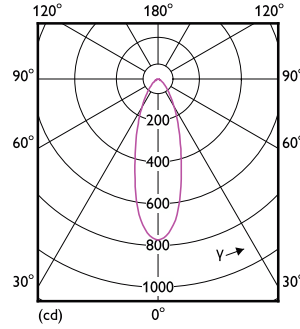

LEDspots 4,7W PAR16 GU10 865 36D

LEDspots 4,7W PAR16 GU10 865 36D