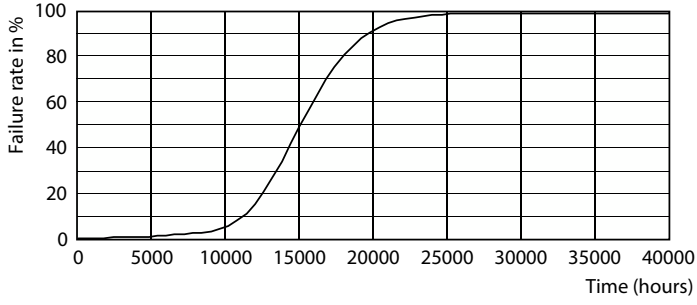

Essential LEDspot GU10

Kullanım Ömrü

15K LED

15K LMP