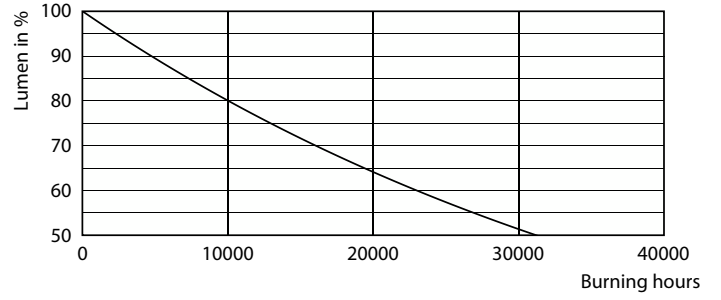

Essential LEDspot GU10

Kullanım Ömrü

15K LED

15K LMP