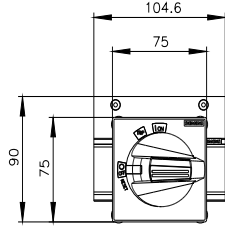

Son deęişiklik:

20.12.2020