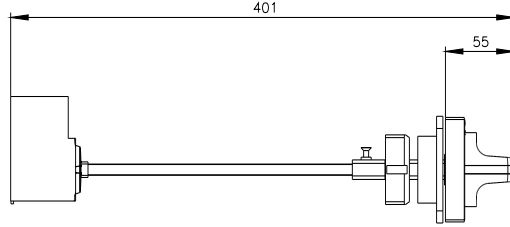

Son deęişiklik:

20.12.2020