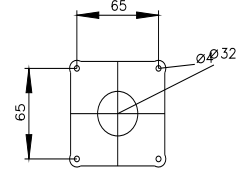

Son deęişiklik:

20.12.2020