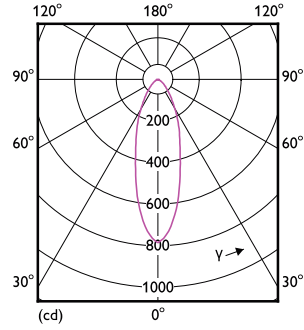

Essential LED

Boyutlu çizim

GU10 230V 5.5W-50W 345lm 36D 2700K ND

Product	D	C
ESS LEDspots 50W GU10 WW 36D ND TR	50 mm	54 mm

Fotometrik bilgi

CalcadaX Photometrics 4.3

Philips Lighting B.V.

Page: 1/1